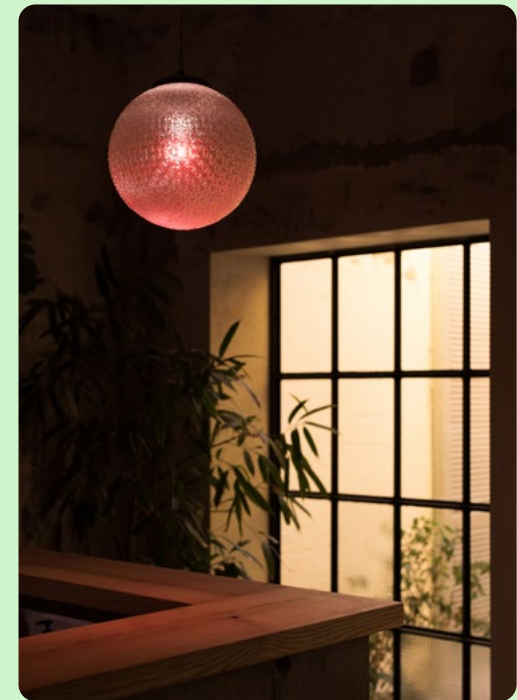

Planeta floor with bar

Music, drinks and dance

equipment and furnishings

professional dj equipment
+ soundsystem

1x mixer A&H Xone 92
or Pioneer DJ DJM-A9
3x Pioneer CDJ 2000 NEXUS
2x Technics SL-1210 MK 2

room set-up options – dancing or cabaret

capacity

150 pax

suitable for

music evenings
workshops
celebrations
corporate events